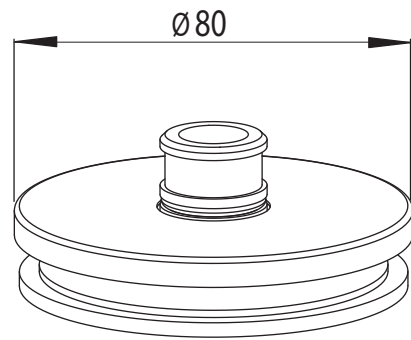

Part Number:

0588 Mirror Adaptor  
For: Roma, Idaho, Tube, Arezzo

PC

18.05.07