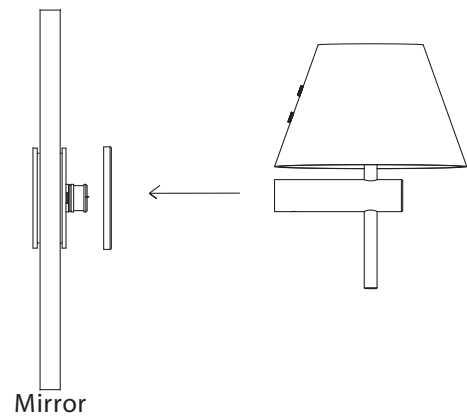

Part Number:

0588 Mirror Adaptor  
For: Roma, Idaho, Tube, Arezzo

PC

18.05.07