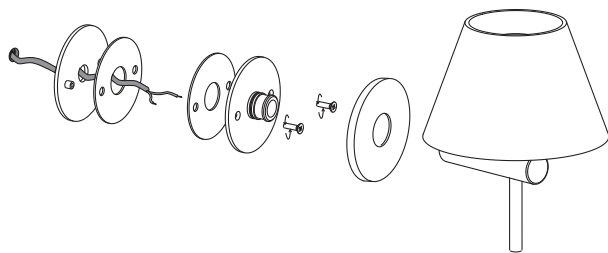

Part Number:

0588 Mirror Adaptor  
For: Roma, Idaho, Tube, Arezzo

PC

18.05.07